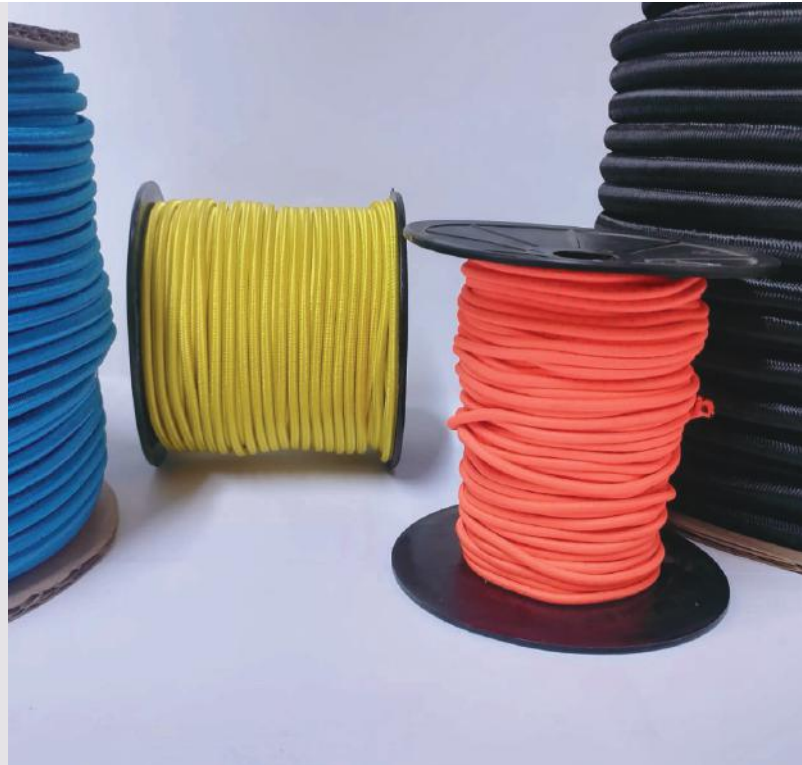

CONTACT DETAILS

Tel: (+27) 36 431 7069 | Fax: (+27) 36 352-2898
Email: nbi@nbisa.com | www.nbisa.com